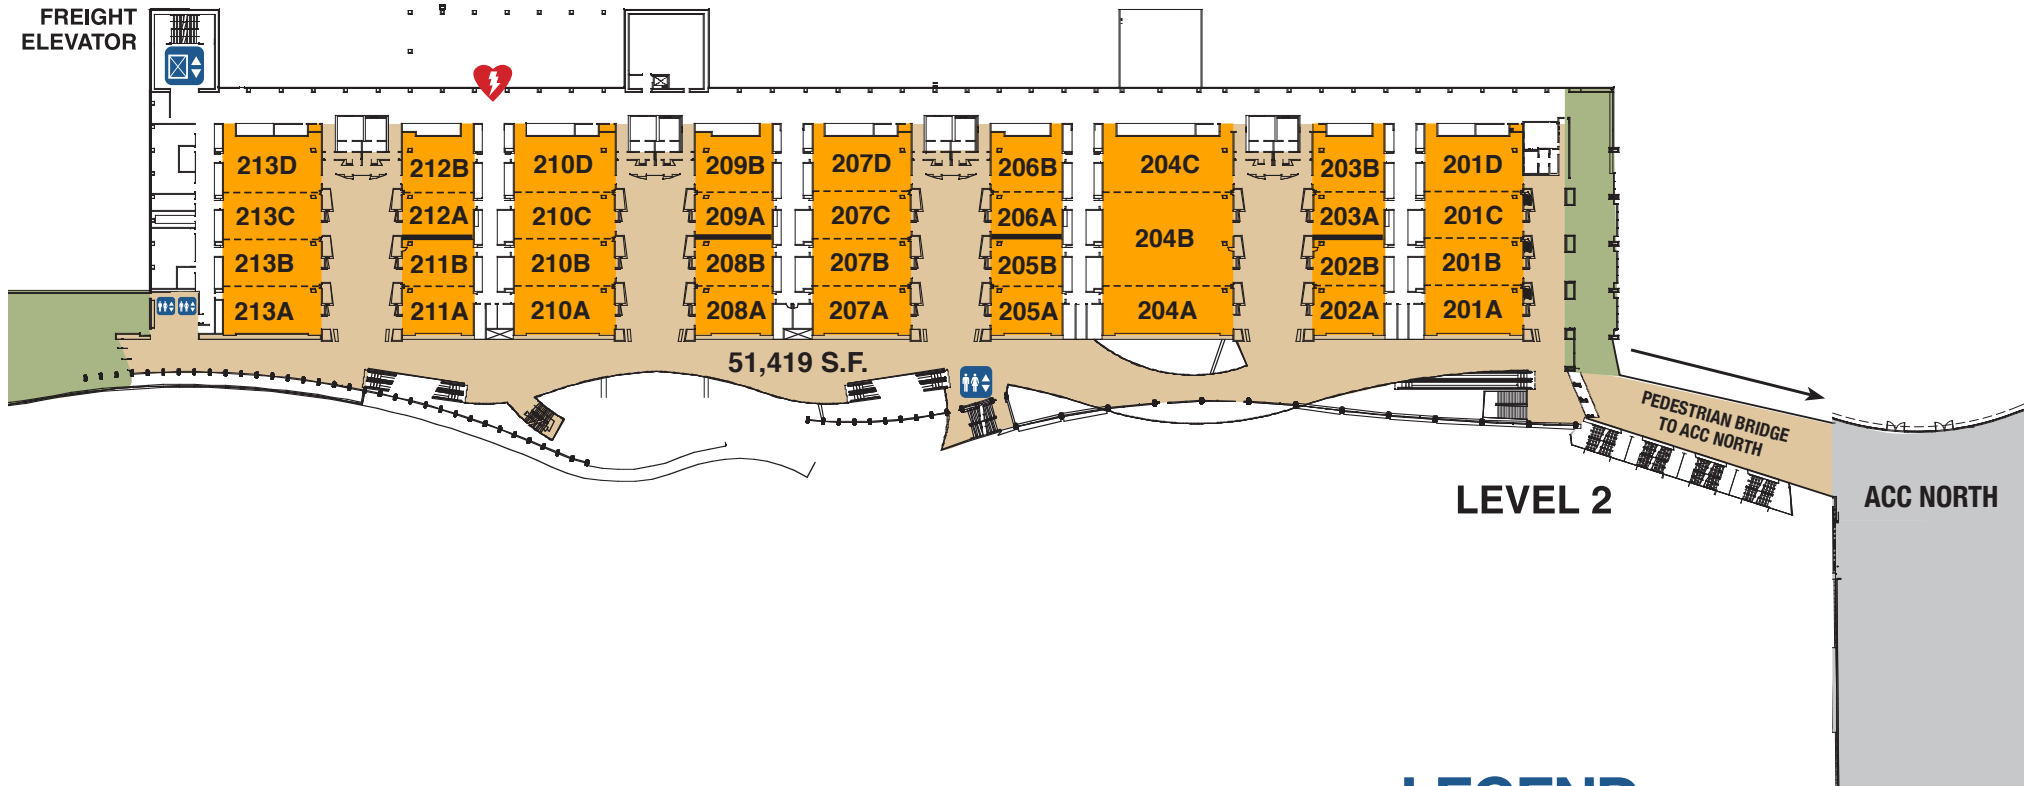

ANAHEIM CONVENTION CENTER

LEVEL TWO

LEGEND

- PRE-FUNCTION SPACE
- MEETING ROOM
- TERRACE
- + ♥ FIRST AID STATION WITH DEFIBRILLATOR
- ↑↓ PASSENGER ELEVATOR
- ⊠ FREIGHT ELEVATOR